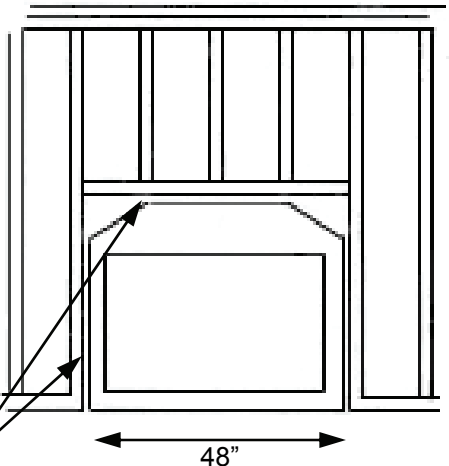

# Sonoran™ 36"

2" Clearance to combustibles

Ceiling/Roof Opening		w/ 30°
Pitch	Opening	Offset
Flat	19"	26"
0-6/12	21"	N/A
6/12-12/12	26"	N/A

- A) Rain Cap
- B) Storm Collar
- C) Flashing
- D) Chimney
- E) Chimney Starter
- F) Damper
- G) (1) Firebox Top  
(2) Firebox Center  
(3) Firebox Bottom
- H) Firestop Spacer

- Minimum height of chimney 14'
- Maximum height of chimney 50'
- Clearance of chimney to combustible 2"
- OD width of chimney 15.5"
- Minimum size of chase 19.5" x 19.5"
- Non Combustible Hearth 80" wide x 20" deep

2" Clearance to combustibles

2" Clearance to combustibles

FRAMING SPECIFICATIONS Sonoran 36"		
Height	Width	Depth
55"	48"	28"

28" Depth to framing