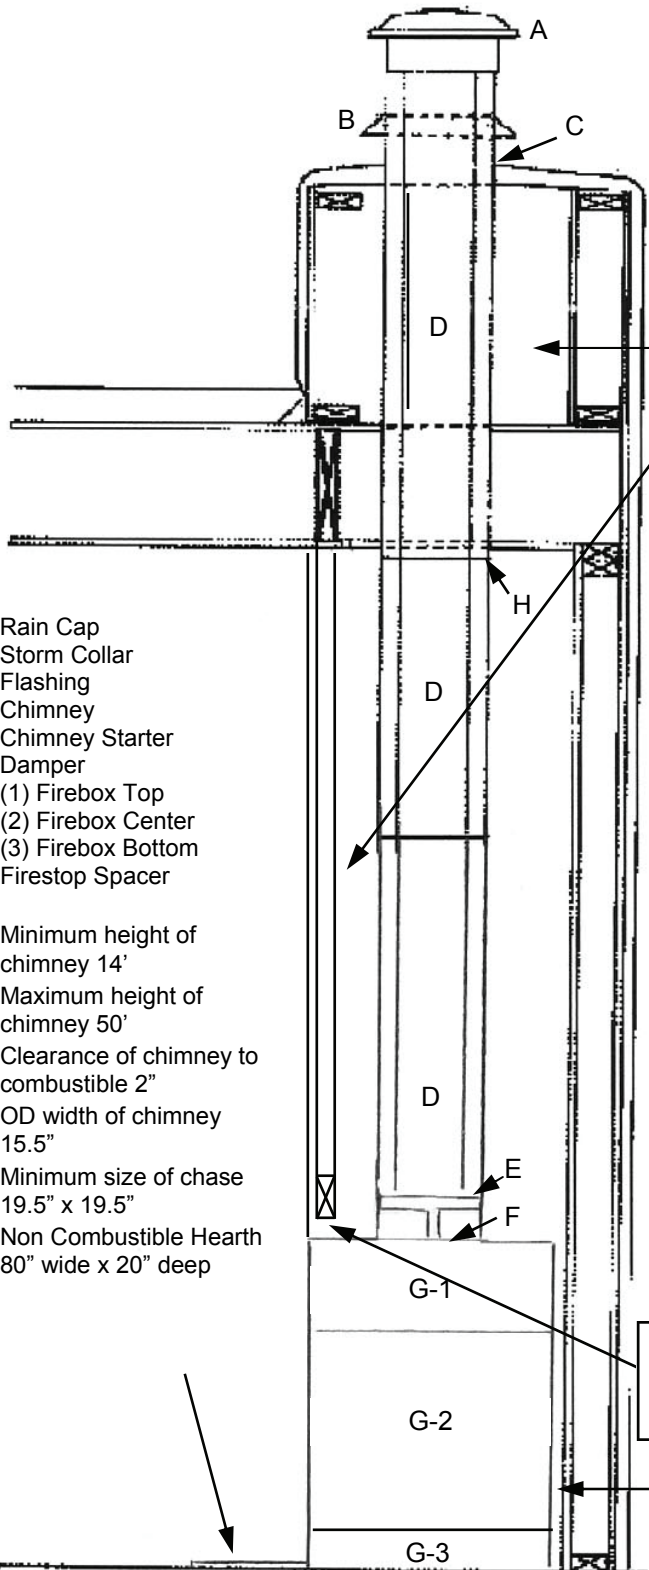

# Sonoran™ 36"

2" Clearance to combustibles

Ceiling/Roof Opening		w/ 30°
Pitch	Opening	Offset
Flat	19"	26"
0-6/12	21"	N/A
6/12-12/12	26"	N/A

- A) Rain Cap
- B) Storm Collar
- C) Flashing
- D) Chimney
- E) Chimney Starter
- F) Damper
- G) (1) Firebox Top  
(2) Firebox Center  
(3) Firebox Bottom
- H) Firestop Spacer

- Minimum height of chimney 14'
- Maximum height of chimney 50'
- Clearance of chimney to combustible 2"
- OD width of chimney 15.5"
- Minimum size of chase 19.5" x 19.5"
- Non Combustible Hearth 80" wide x 20" deep

2" Clearance to combustibles

2" Clearance to combustibles

FRAMING SPECIFICATIONS Sonoran 36"		
Height	Width	Depth
55"	48"	28"

28" Depth to framing