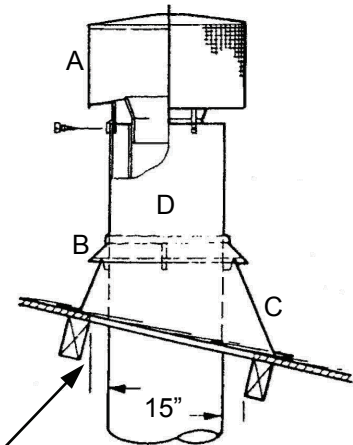

# Sonoran™ 36"

2" Clearance to combustibles

Ceiling/Roof Opening		w/ 30°
Pitch	Opening	Offset
Flat	19"	26"
0-6/12	21"	N/A
6/12-12/12	26"	N/A

- A) Rain Cap
- B) Storm Collar
- C) Flashing
- D) Chimney
- E) Chimney Starter
- F) Damper
- G) (1) Firebox Top  
(2) Firebox Center  
(3) Firebox Bottom
- H) Firestop Spacer

- Minimum height of chimney 14'
- Maximum height of chimney 50'
- Clearance of chimney to combustible 2"
- OD width of chimney 15.5"
- Minimum size of chase 19.5" x 19.5"
- Non Combustible Hearth 80" wide x 20" deep

2" Clearance to combustibles

2" Clearance to combustibles

FRAMING SPECIFICATIONS Sonoran 36"		
Height	Width	Depth
55"	48"	28"

28" Depth to framing