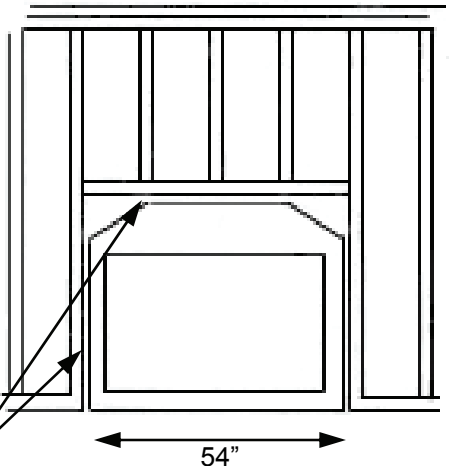

Sonoran™ 42"

2" Clearance to combustibles

Ceiling/Roof Opening		w/ 30° Offset
Pitch	Opening	
Flat	19"	26"
0-6/12	21"	N/A
6/12-12/12	26"	N/A

- A) Rain Cap
- B) Storm Collar
- C) Flashing
- D) Chimney
- E) Chimney Starter
- F) Damper
- G) (1) Firebox Top
(2) Firebox Center
(3) Firebox Bottom
- H) Firestop Spacer

- Minimum height of chimney 14'
- Maximum height of chimney 50'
- Clearance of chimney to combustible 2"
- OD width of chimney 15.5"
- Minimum size of chase 19.5" x 19.5"
- Non Combustible Hearth 80" wide x 20" deep

2" Clearance to combustibles

2" Clearance to combustibles

28" Depth to framing

FRAMING SPECIFICATIONS Sonoran 42"		
Height	Width	Depth
55"	54"	28"