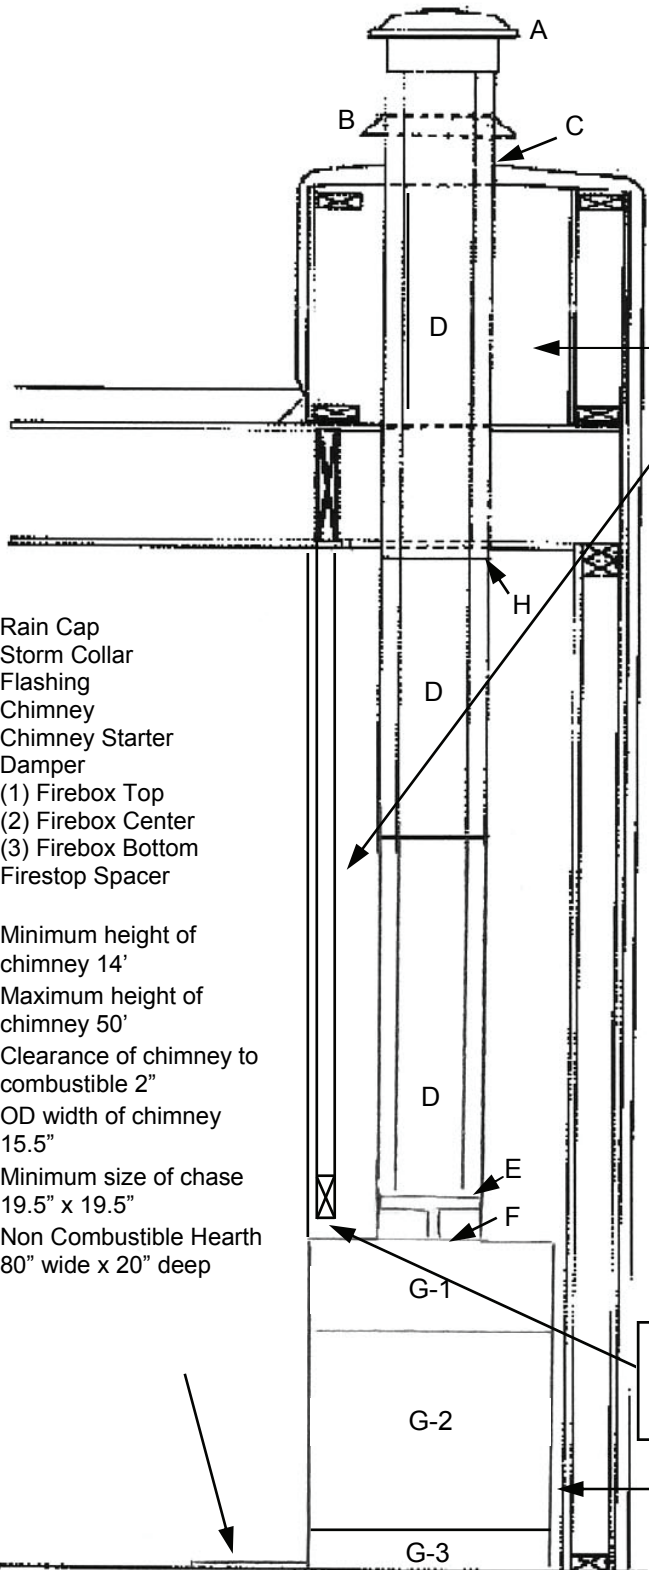

Sonoran™ 42"

2" Clearance to combustibles

Ceiling/Roof Opening		w/ 30° Offset
Pitch	Opening	
Flat	19"	26"
0-6/12	21"	N/A
6/12-12/12	26"	N/A

- A) Rain Cap
- B) Storm Collar
- C) Flashing
- D) Chimney
- E) Chimney Starter
- F) Damper
- G) (1) Firebox Top
(2) Firebox Center
(3) Firebox Bottom
- H) Firestop Spacer

- Minimum height of chimney 14'
- Maximum height of chimney 50'
- Clearance of chimney to combustible 2"
- OD width of chimney 15.5"
- Minimum size of chase 19.5" x 19.5"
- Non Combustible Hearth 80" wide x 20" deep

2" Clearance to combustibles

2" Clearance to combustibles

28" Depth to framing

FRAMING SPECIFICATIONS Sonoran 42"		
Height	Width	Depth
55"	54"	28"