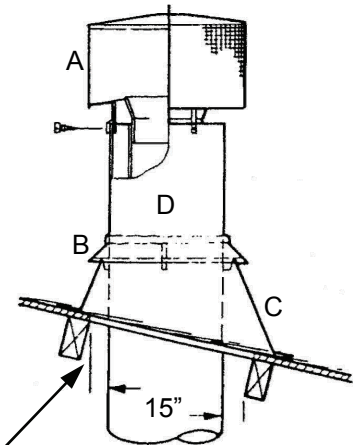

Sonoran™ 42"

2" Clearance to combustibles

Ceiling/Roof Opening		w/ 30° Offset
Pitch	Opening	
Flat	19"	26"
0-6/12	21"	N/A
6/12-12/12	26"	N/A

- A) Rain Cap
- B) Storm Collar
- C) Flashing
- D) Chimney
- E) Chimney Starter
- F) Damper
- G) (1) Firebox Top
(2) Firebox Center
(3) Firebox Bottom
- H) Firestop Spacer

- Minimum height of chimney 14'
- Maximum height of chimney 50'
- Clearance of chimney to combustible 2"
- OD width of chimney 15.5"
- Minimum size of chase 19.5" x 19.5"
- Non Combustible Hearth 80" wide x 20" deep

2" Clearance to combustibles

2" Clearance to combustibles

28" Depth to framing

FRAMING SPECIFICATIONS Sonoran 42"		
Height	Width	Depth
55"	54"	28"