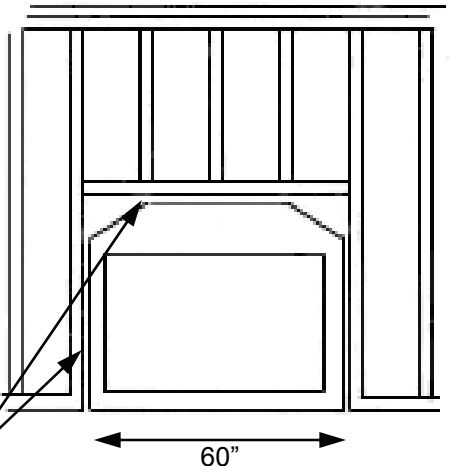

Sonoran™ 48"

2" Clearance to combustibles

Ceiling/Roof Opening		w/ 30°
Pitch	Opening	Offset
Flat	19"	26"
0-6/12	21"	N/A
6/12-12/12	26"	N/A

- A) Rain Cap
- B) Storm Collar
- C) Flashing
- D) Chimney
- E) Chimney Starter
- F) Damper
- G) (1) Firebox Top
(2) Firebox Center
(3) Firebox Bottom
- H) Firestop Spacer

- Minimum height of chimney 14'
- Maximum height of chimney 50'
- Clearance of chimney to combustible 2"
- OD width of chimney 15.5"
- Minimum size of chase 19.5" x 19.5"
- Non Combustible Hearth 80" wide x 20" deep

2" Clearance to combustibles

2" Clearance to combustibles

32" Depth to framing

FRAMING SPECIFICATIONS Sonoran 48"		
Height	Width	Depth
55"	60"	32"