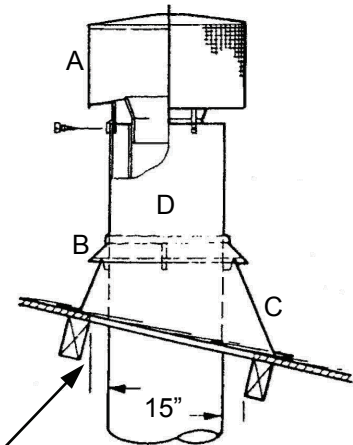

Sonoran™ 48"

2" Clearance to combustibles

Ceiling/Roof Opening		w/ 30°
Pitch	Opening	Offset
Flat	19"	26"
0-6/12	21"	N/A
6/12-12/12	26"	N/A

- A) Rain Cap
- B) Storm Collar
- C) Flashing
- D) Chimney
- E) Chimney Starter
- F) Damper
- G) (1) Firebox Top
(2) Firebox Center
(3) Firebox Bottom
- H) Firestop Spacer

- Minimum height of chimney 14'
- Maximum height of chimney 50'
- Clearance of chimney to combustible 2"
- OD width of chimney 15.5"
- Minimum size of chase 19.5" x 19.5"
- Non Combustible Hearth 80" wide x 20" deep

2" Clearance to combustibles

2" Clearance to combustibles

32" Depth to framing

FRAMING SPECIFICATIONS Sonoran 48"		
Height	Width	Depth
55"	60"	32"