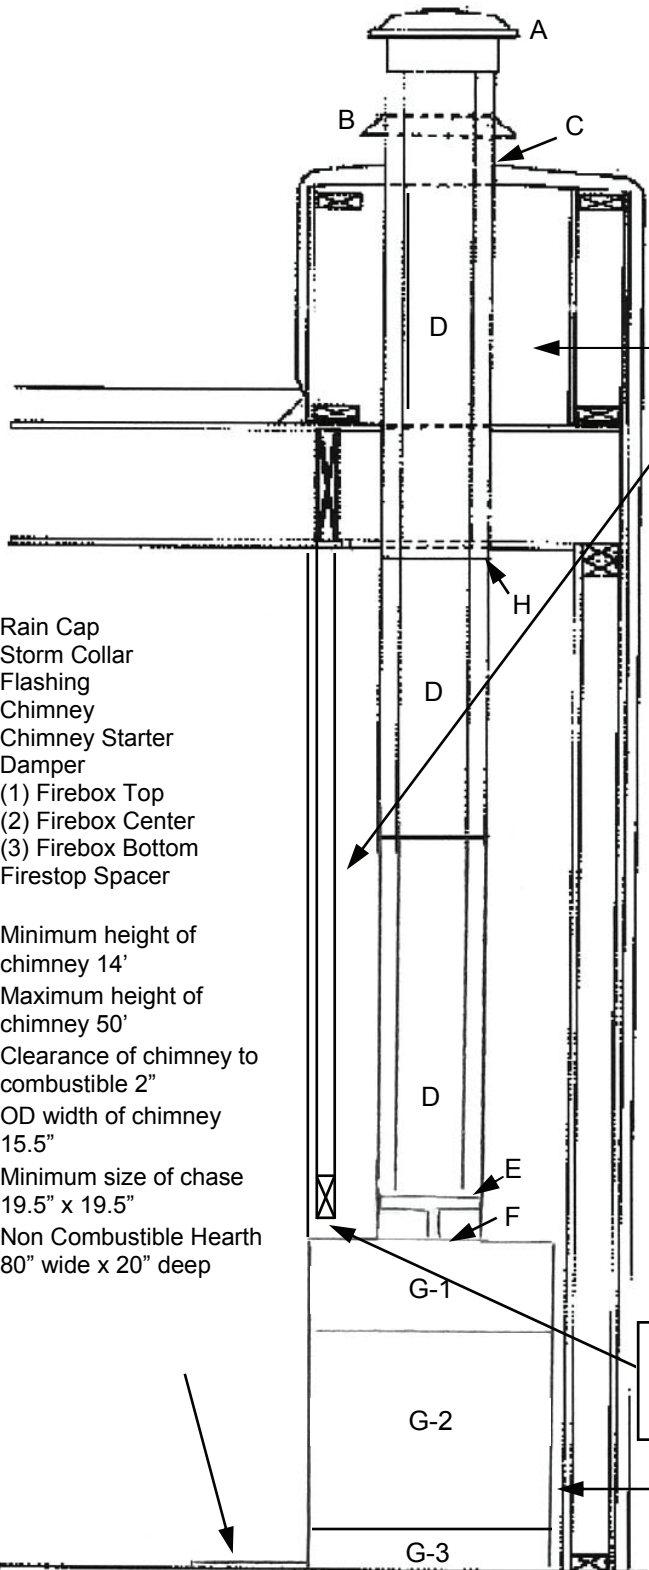

Sonoran™ 48"

2" Clearance to combustibles

Ceiling/Roof Opening		w/ 30°
Pitch	Opening	Offset
Flat	19"	26"
0-6/12	21"	N/A
6/12-12/12	26"	N/A

- A) Rain Cap
- B) Storm Collar
- C) Flashing
- D) Chimney
- E) Chimney Starter
- F) Damper
- G) (1) Firebox Top
(2) Firebox Center
(3) Firebox Bottom
- H) Firestop Spacer

- Minimum height of chimney 14'
- Maximum height of chimney 50'
- Clearance of chimney to combustible 2"
- OD width of chimney 15.5"
- Minimum size of chase 19.5" x 19.5"
- Non Combustible Hearth 80" wide x 20" deep

2" Clearance to combustibles

2" Clearance to combustibles

32" Depth to framing

FRAMING SPECIFICATIONS Sonoran 48"		
Height	Width	Depth
55"	60"	32"