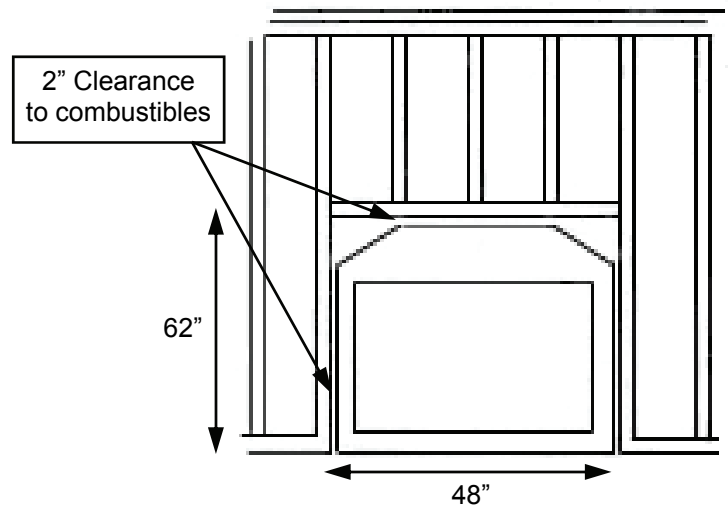

Sonoran™ 36" See-Thru

- A) Rain Cap
- B) Storm Collar
- C) Flashing
- D) Chimney
- Minimum height of chimney 14'
- Maximum height of chimney 50'
- Clearance of chimney to combustible 2"
- OD width of chimney 15.5"
- Minimum size of chase 19.5" x 19.5"
- Non Combustible Hearth 60" wide x 20" deep

Ceiling/Roof Opening		w/ 30°
Pitch	Opening	Offset
Flat	19"	26"
0-6/12	21"	N/A
6/12-12/12	26"	N/A

FRAMING SPECIFICATIONS Sonoran 36" See-Thru		
Height	Width	Depth
62"	48"	24"

Bracing Sonoran™ See Through