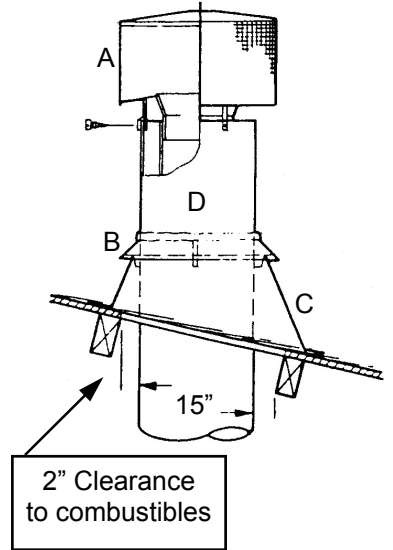

Sonoran™ 36" See-Thru

- A) Rain Cap
- B) Storm Collar
- C) Flashing
- D) Chimney
- Minimum height of chimney 14'
- Maximum height of chimney 50'
- Clearance of chimney to combustible 2"
- OD width of chimney 15.5"
- Minimum size of chase 19.5" x 19.5"
- Non Combustible Hearth 60" wide x 20" deep

Ceiling/Roof Opening		w/ 30°
Pitch	Opening	Offset
Flat	19"	26"
0-6/12	21"	N/A
6/12-12/12	26"	N/A

FRAMING SPECIFICATIONS Sonoran 36" See-Thru		
Height	Width	Depth
62"	48"	24"

Bracing Sonoran™ See Through