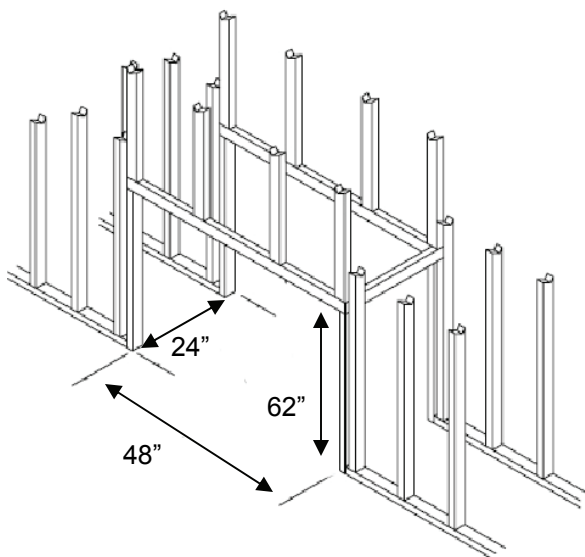

Sonoran™ 36" See-Thru

- A) Rain Cap
- B) Storm Collar
- C) Flashing
- D) Chimney
- Minimum height of chimney 14'
- Maximum height of chimney 50'
- Clearance of chimney to combustible 2"
- OD width of chimney 15.5"
- Minimum size of chase 19.5" x 19.5"
- Non Combustible Hearth 60" wide x 20" deep

Ceiling/Roof Opening		w/ 30°
Pitch	Opening	Offset
Flat	19"	26"
0-6/12	21"	N/A
6/12-12/12	26"	N/A

FRAMING SPECIFICATIONS Sonoran 36" See-Thru		
Height	Width	Depth
62"	48"	24"

Bracing Sonoran™ See Through