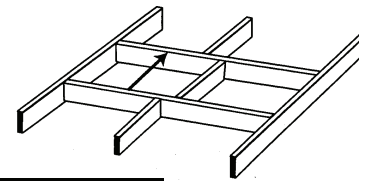

Sonoran™ 36" See-Thru

- A) Rain Cap
- B) Storm Collar
- C) Flashing
- D) Chimney
- Minimum height of chimney 14'
- Maximum height of chimney 50'
- Clearance of chimney to combustible 2"
- OD width of chimney 15.5"
- Minimum size of chase 19.5" x 19.5"
- Non Combustible Hearth 60" wide x 20" deep

Ceiling/Roof Opening		w/ 30°
Pitch	Opening	Offset
Flat	19"	26"
0-6/12	21"	N/A
6/12-12/12	26"	N/A

FRAMING SPECIFICATIONS Sonoran 36" See-Thru		
Height	Width	Depth
62"	48"	24"

Bracing Sonoran™ See Through