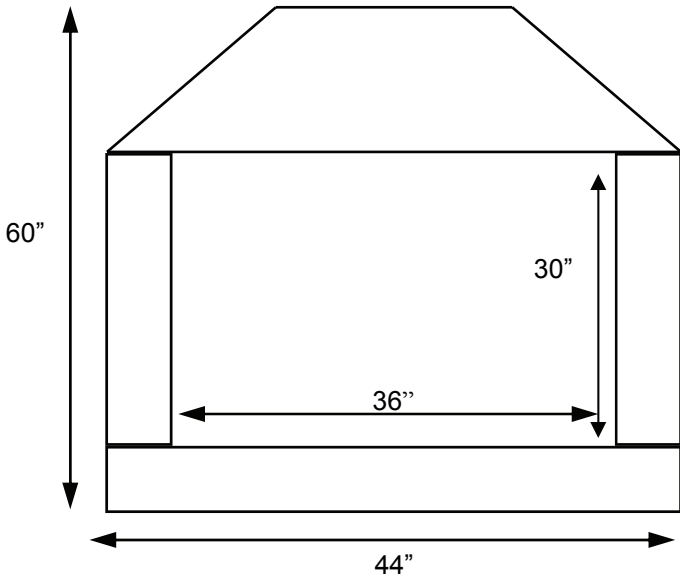

Sonoran™ 36" See-Thru

- A) Rain Cap
- B) Storm Collar
- C) Flashing
- D) Chimney
- Minimum height of chimney 14'
- Maximum height of chimney 50'
- Clearance of chimney to combustible 2"
- OD width of chimney 15.5"
- Minimum size of chase 19.5" x 19.5"
- Non Combustible Hearth 60" wide x 20" deep

Ceiling/Roof Opening		w/ 30°
Pitch	Opening	Offset
Flat	19"	26"
0-6/12	21"	N/A
6/12-12/12	26"	N/A

FRAMING SPECIFICATIONS Sonoran 36" See-Thru		
Height	Width	Depth
62"	48"	24"

Bracing Sonoran™ See Through