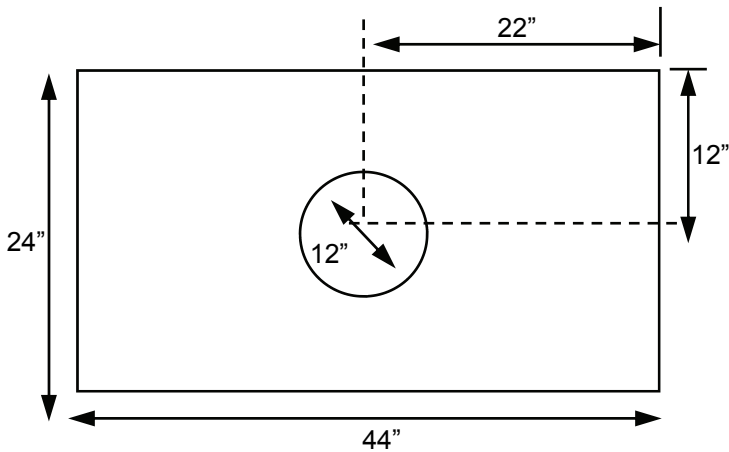

Sonoran™ 36" See-Thru

- A) Rain Cap
- B) Storm Collar
- C) Flashing
- D) Chimney
- Minimum height of chimney 14'
- Maximum height of chimney 50'
- Clearance of chimney to combustible 2"
- OD width of chimney 15.5"
- Minimum size of chase 19.5" x 19.5"
- Non Combustible Hearth 60" wide x 20" deep

Ceiling/Roof Opening		w/ 30°
Pitch	Opening	Offset
Flat	19"	26"
0-6/12	21"	N/A
6/12-12/12	26"	N/A

FRAMING SPECIFICATIONS Sonoran 36" See-Thru		
Height	Width	Depth
62"	48"	24"

Bracing Sonoran™ See Through