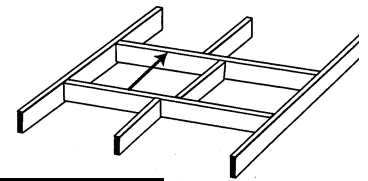

Sonoran™ 42" See-Thru

- A) Rain Cap
- B) Storm Collar
- C) Flashing
- D) Chimney
- Minimum height of chimney 14'
- Maximum height of chimney 50'
- Clearance of chimney to combustible 2"
- OD width of chimney 15.5"
- Minimum size of chase 19.5" x 19.5"
- Non Combustible Hearth 60" wide x 20" deep

Ceiling/Roof Opening		w/ 30°
Pitch	Opening	Offset
Flat	19"	26"
0-6/12	21"	N/A
6/12-12/12	26"	N/A

FRAMING SPECIFICATIONS Sonoran 42" See-Thru		
Height	Width	Depth
62"	54"	24"

Bracing Sonoran™ See Through