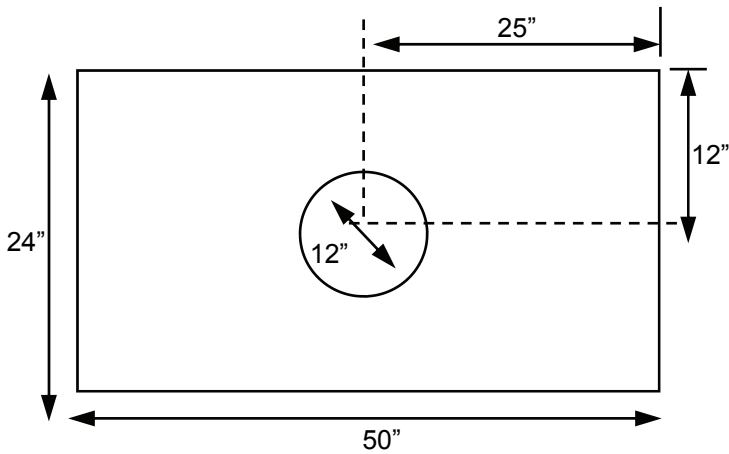

Sonoran™ 42" See-Thru

- A) Rain Cap
- B) Storm Collar
- C) Flashing
- D) Chimney
- Minimum height of chimney 14'
- Maximum height of chimney 50'
- Clearance of chimney to combustible 2"
- OD width of chimney 15.5"
- Minimum size of chase 19.5" x 19.5"
- Non Combustible Hearth 60" wide x 20" deep

Ceiling/Roof Opening		w/ 30°
Pitch	Opening	Offset
Flat	19"	26"
0-6/12	21"	N/A
6/12-12/12	26"	N/A

FRAMING SPECIFICATIONS Sonoran 42" See-Thru		
Height	Width	Depth
62"	54"	24"

Bracing Sonoran™ See Through