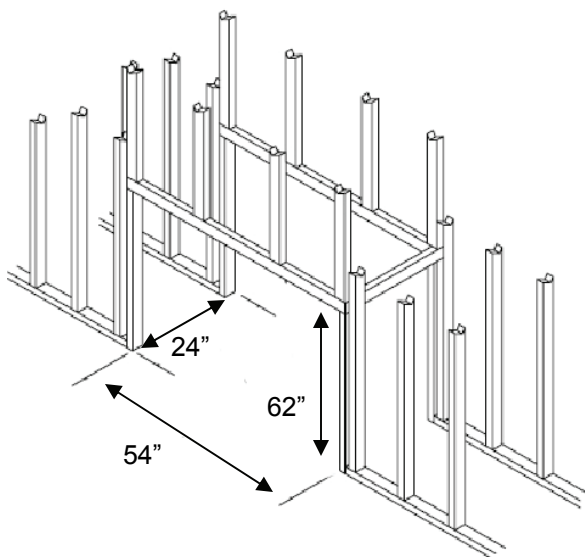

Sonoran™ 42" See-Thru

- A) Rain Cap
- B) Storm Collar
- C) Flashing
- D) Chimney
- Minimum height of chimney 14'
- Maximum height of chimney 50'
- Clearance of chimney to combustible 2"
- OD width of chimney 15.5"
- Minimum size of chase 19.5" x 19.5"
- Non Combustible Hearth 60" wide x 20" deep

Ceiling/Roof Opening		w/ 30°
Pitch	Opening	Offset
Flat	19"	26"
0-6/12	21"	N/A
6/12-12/12	26"	N/A

FRAMING SPECIFICATIONS Sonoran 42" See-Thru		
Height	Width	Depth
62"	54"	24"

Bracing Sonoran™ See Through