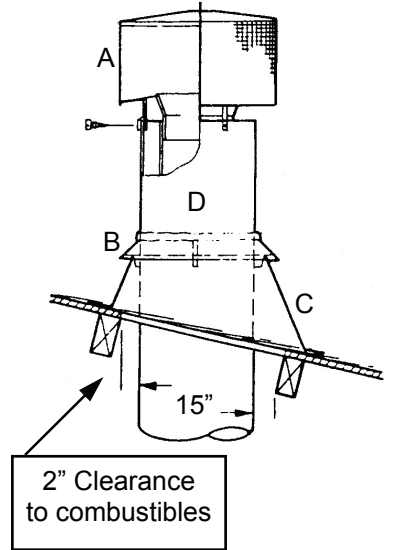

Sonoran™ 42" See-Thru

- A) Rain Cap
- B) Storm Collar
- C) Flashing
- D) Chimney
- Minimum height of chimney 14'
- Maximum height of chimney 50'
- Clearance of chimney to combustible 2"
- OD width of chimney 15.5"
- Minimum size of chase 19.5" x 19.5"
- Non Combustible Hearth 60" wide x 20" deep

Ceiling/Roof Opening		w/ 30°
Pitch	Opening	Offset
Flat	19"	26"
0-6/12	21"	N/A
6/12-12/12	26"	N/A

FRAMING SPECIFICATIONS Sonoran 42" See-Thru		
Height	Width	Depth
62"	54"	24"

Bracing Sonoran™ See Through