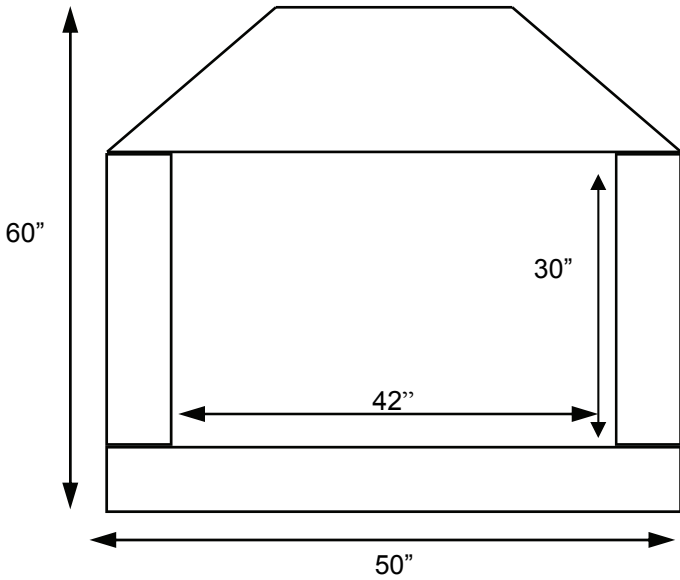

Sonoran™ 42" See-Thru

- A) Rain Cap
- B) Storm Collar
- C) Flashing
- D) Chimney
- Minimum height of chimney 14'
- Maximum height of chimney 50'
- Clearance of chimney to combustible 2"
- OD width of chimney 15.5"
- Minimum size of chase 19.5" x 19.5"
- Non Combustible Hearth 60" wide x 20" deep

Ceiling/Roof Opening		w/ 30°
Pitch	Opening	Offset
Flat	19"	26"
0-6/12	21"	N/A
6/12-12/12	26"	N/A

FRAMING SPECIFICATIONS Sonoran 42" See-Thru		
Height	Width	Depth
62"	54"	24"

Bracing Sonoran™ See Through