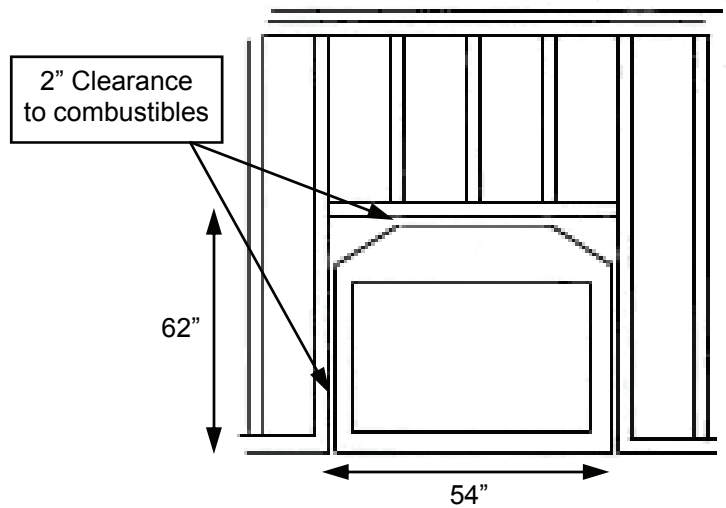

Sonoran™ 42" See-Thru

- A) Rain Cap
- B) Storm Collar
- C) Flashing
- D) Chimney
- Minimum height of chimney 14'
- Maximum height of chimney 50'
- Clearance of chimney to combustible 2"
- OD width of chimney 15.5"
- Minimum size of chase 19.5" x 19.5"
- Non Combustible Hearth 60" wide x 20" deep

Ceiling/Roof Opening		w/ 30°
Pitch	Opening	Offset
Flat	19"	26"
0-6/12	21"	N/A
6/12-12/12	26"	N/A

FRAMING SPECIFICATIONS Sonoran 42" See-Thru		
Height	Width	Depth
62"	54"	24"

Bracing Sonoran™ See Through