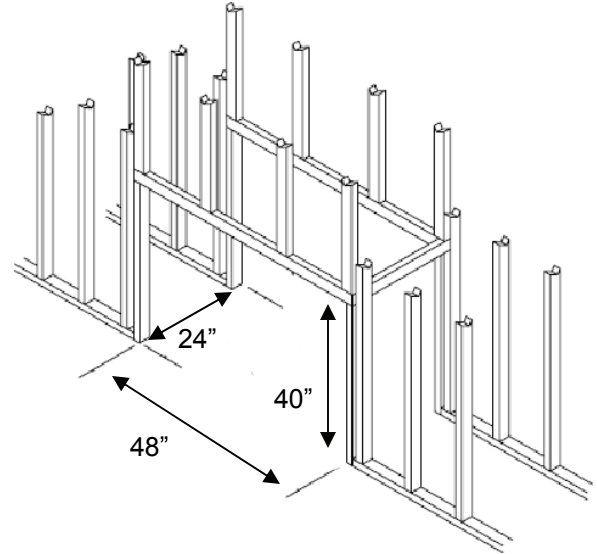

Sonoran™ 36" See-Thru Vent Free

FRAMING SPECIFICATIONS Sonoran 36" See-Thru Vent Free		
Height	Width	Depth
40"	48"	24"

2" Clearance
to combustibles

Bracing Sonoran™ See Through

Brace in front, back and sides **DO NOT** nail into fireplace