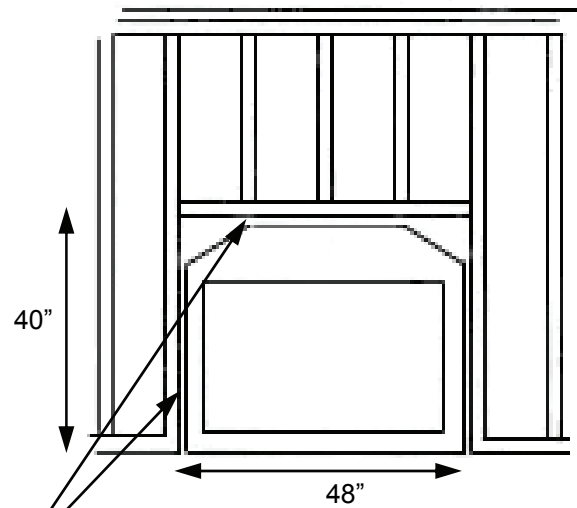

Sonoran™ 36" See-Thru Vent Free

FRAMING SPECIFICATIONS Sonoran 36" See-Thru Vent Free		
Height	Width	Depth
40"	48"	24"

2" Clearance
to combustibles

Bracing Sonoran™ See Through

Brace in front, back and sides **DO NOT** nail into fireplace