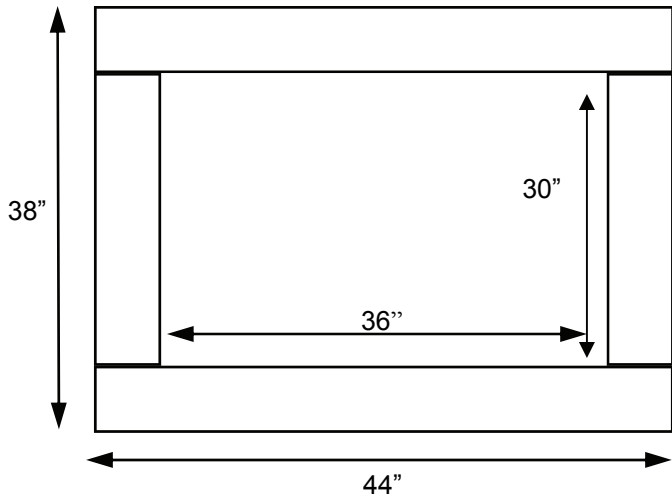

Sonoran™ 36" See-Thru Vent Free

FRAMING SPECIFICATIONS Sonoran 36" See-Thru Vent Free		
Height	Width	Depth
40"	48"	24"

2" Clearance
to combustibles

Bracing Sonoran™ See Through

Brace in front, back and sides **DO NOT** nail into fireplace