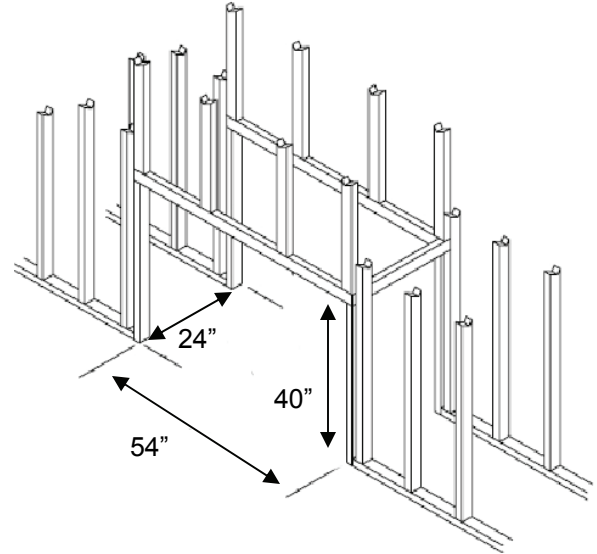

# Sonoran™ 42" See-Thru Vent Free

FRAMING SPECIFICATIONS Sonoran 42" See-Thru Vent Free		
Height	Width	Depth
40"	54"	24"

2" Clearance  
to combustible

# Bracing Sonoran™ See Through

Brace in front, back and sides **DO NOT** nail into fireplace