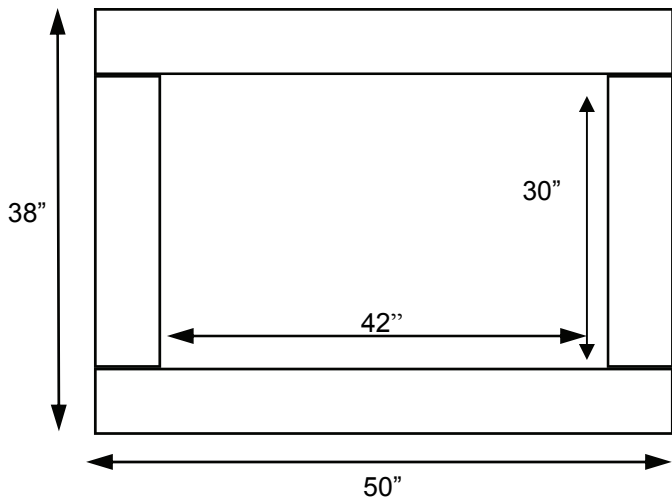

# Sonoran™ 42" See-Thru Vent Free

FRAMING SPECIFICATIONS Sonoran 42" See-Thru Vent Free		
Height	Width	Depth
40"	54"	24"

2" Clearance  
to combustible