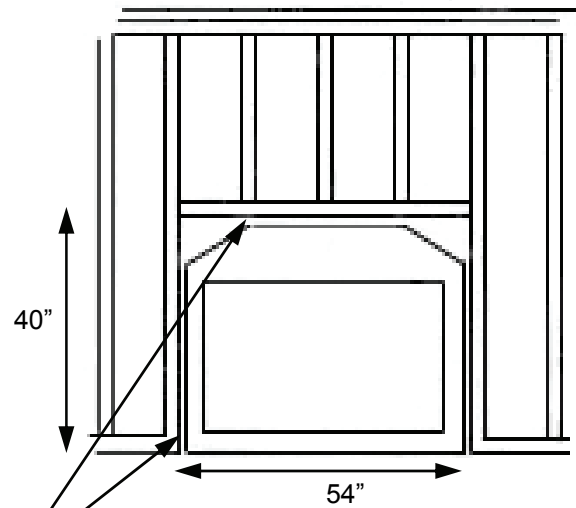

# Sonoran™ 42" See-Thru Vent Free

FRAMING SPECIFICATIONS Sonoran 42" See-Thru Vent Free		
Height	Width	Depth
40"	54"	24"

2" Clearance  
to combustible

# Bracing Sonoran™ See Through

Brace in front, back and sides **DO NOT** nail into fireplace